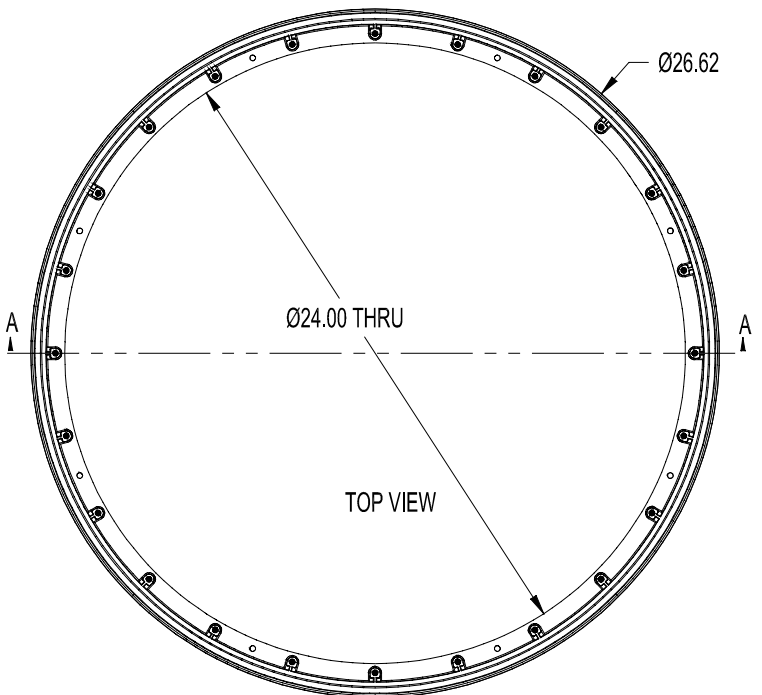

SECTION A-A

TOP VIEW

FRONT VIEW

POLYLOK 12 X 24 RISER
PART NO. 3008-R12
MATERIAL - HPDE
COLOR - GREEN